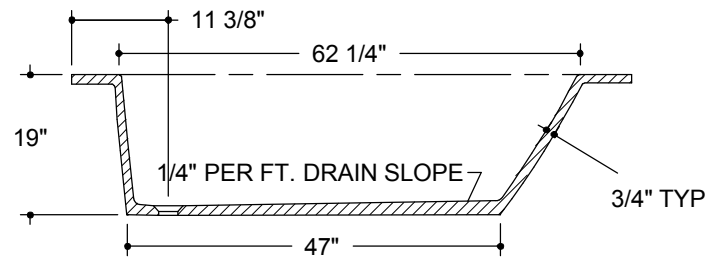

SECTION B-B

SECTION A-A

DESCRIPTION:

Mark 8 Tub

OPTIONS:

- ◆ Matching Tub Splash or Shower Height Wall Surrounds
- ◆ Matching Front Skirt(s)
- ◆ Six Jet Whirlpool System