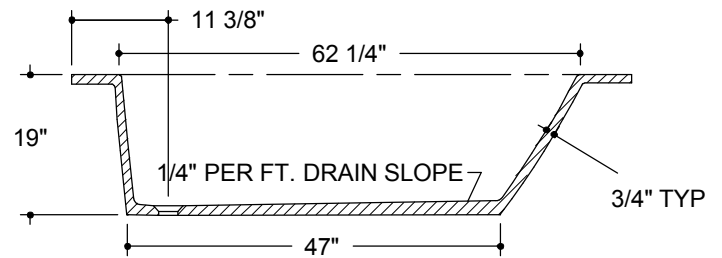

SECTION B-B

SECTION A-A

**DESCRIPTION:**

Mark 8 Tub

**OPTIONS:**

- ◆ Matching Tub Splash or Shower Height Wall Surrounds
- ◆ Matching Front Skirt(s)
- ◆ Six Jet Whirlpool System